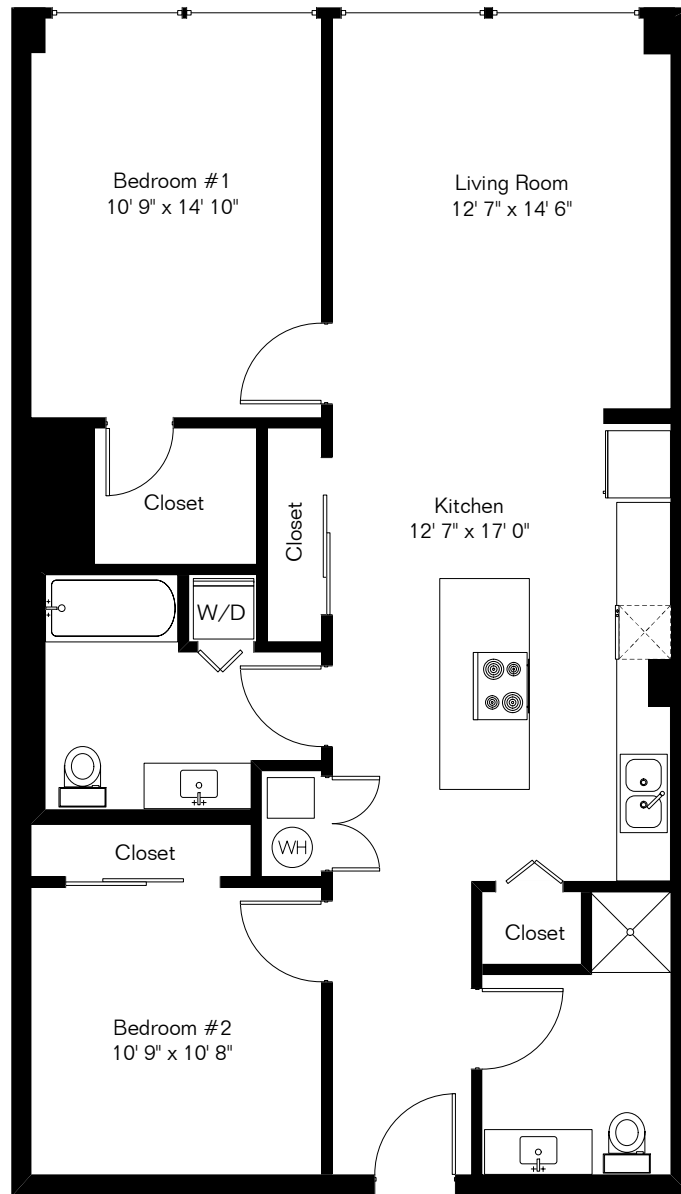

The square footages and room size information are deemed to be reliable but are not guaranteed and should be independently verified. This drawing is for marketing purposes only.

747 S 6th Ave Unit 201

2 Bedroom 2 Bath

Living Area 998 Sq Ft

Drawn From Plans June 2023

0 ft. 6 ft. 10 ft. 20 ft.

Copyright 2023 Floor Plans First! LLC
All Rights Reserved.

Floor Plans First!
See the Floor Plan First!

FloorPlansFirst.com™
(520) 881-1500